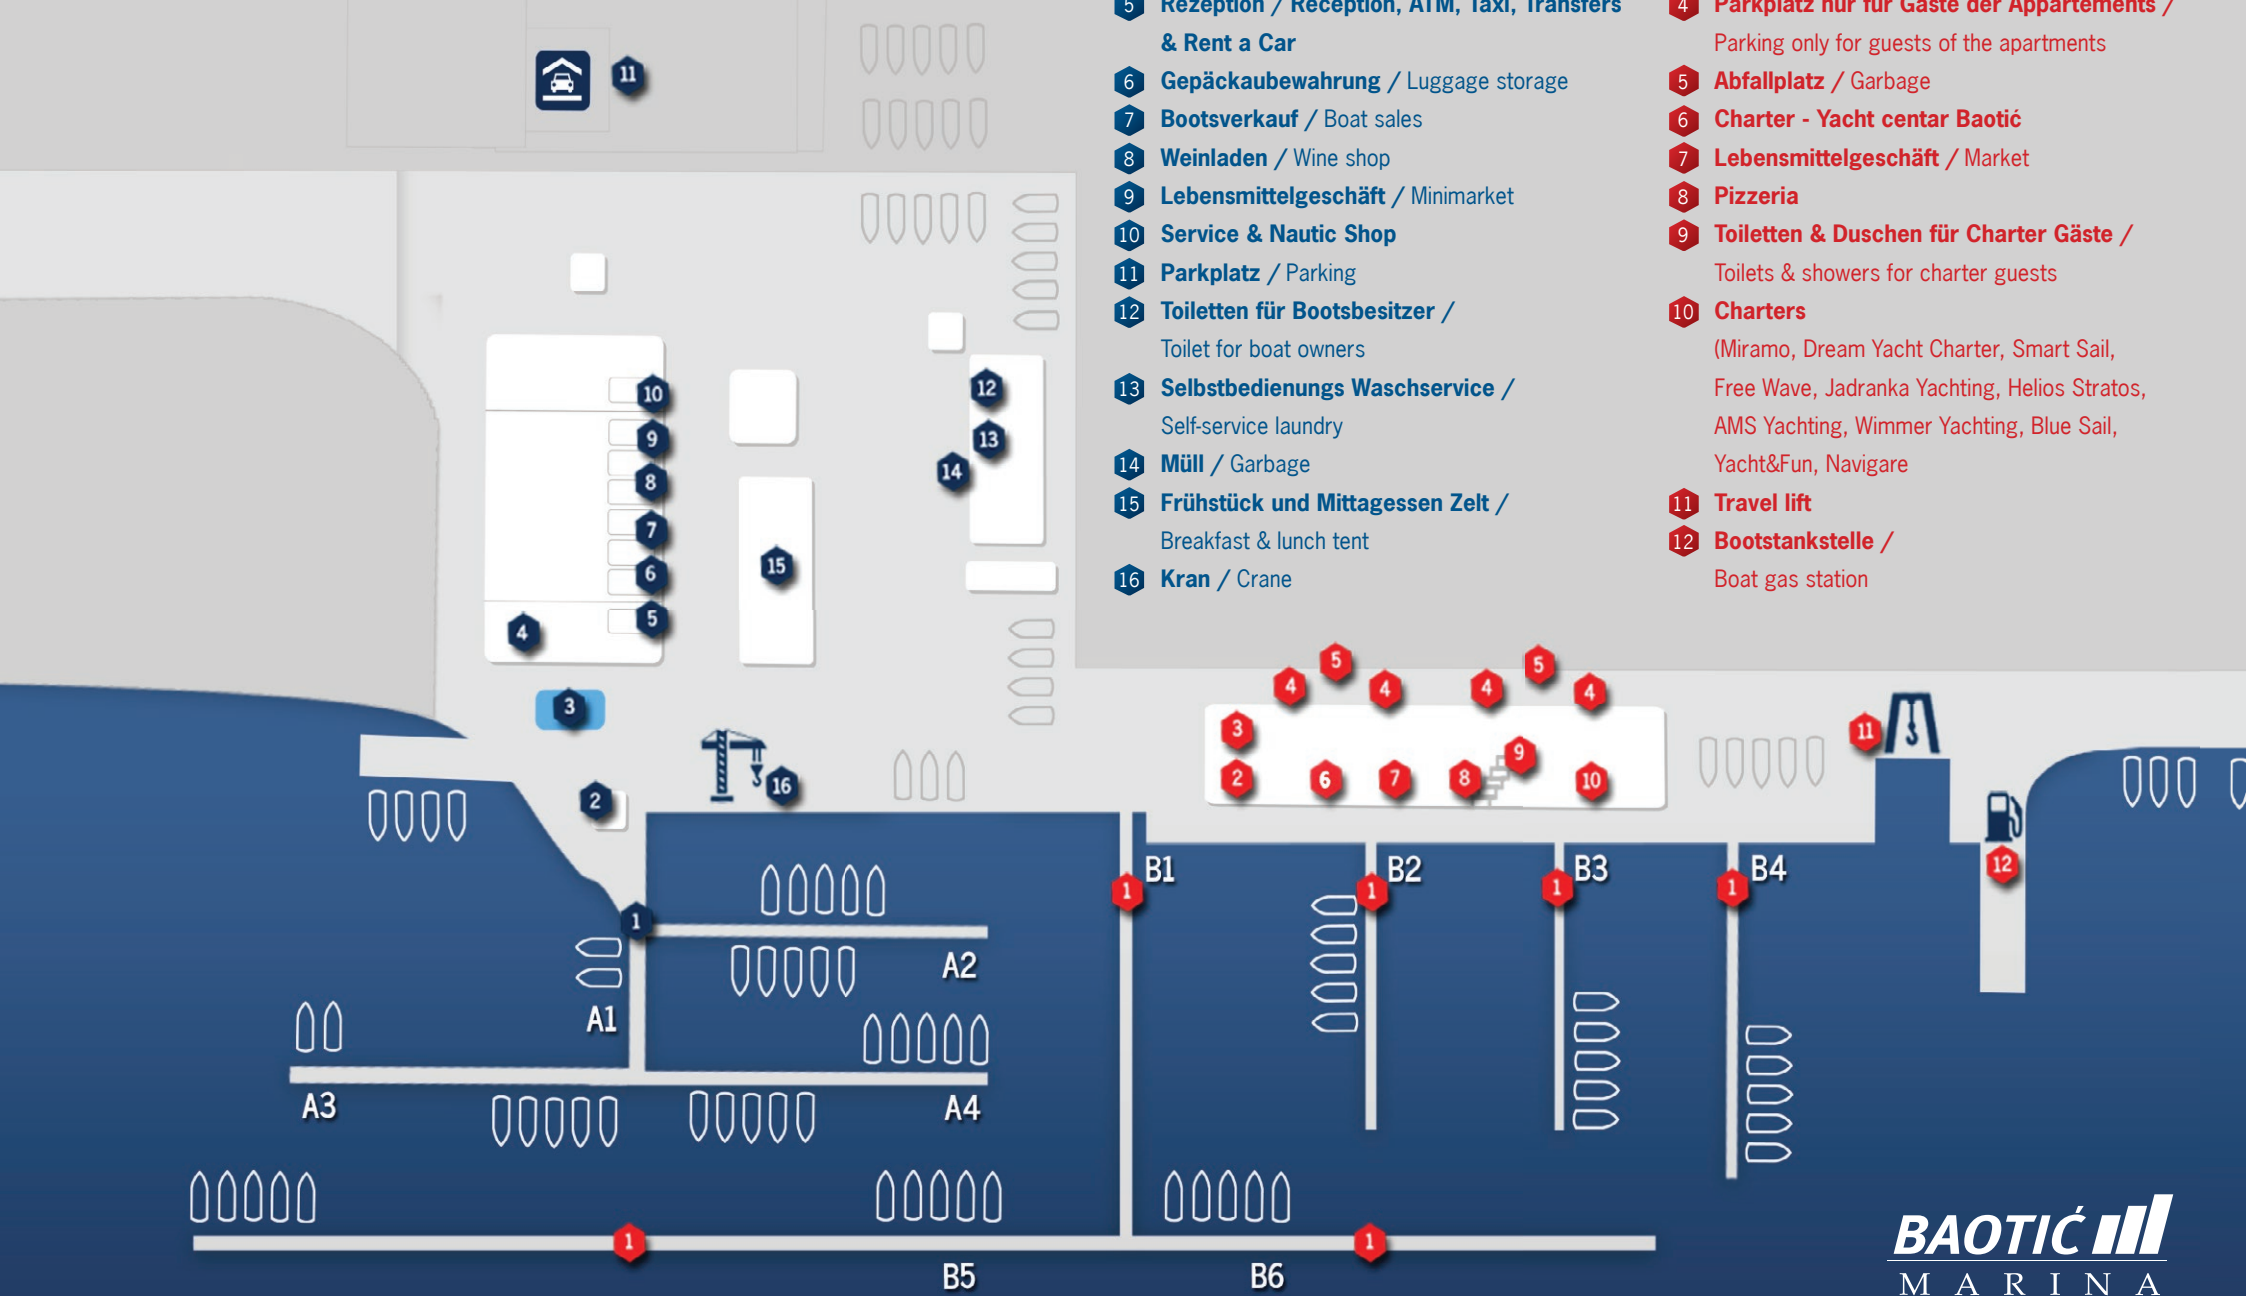

MARINA PLAN

A TERMINAL & B TERMINAL

- 1 Stege / Pontoons (A1- A4)
- 2 Glorijet Lounge bar
- 3 Swimming Pool
- 4 Restaurant Yachtclub
- 5 Rezeption / Reception, ATM, Taxi, Transfers & Rent a Car
- 6 Gepäckaubewahrung / Luggage storage
- 7 Bootsverkauf / Boat sales
- 8 Weinladen / Wine shop
- 9 Lebensmittelgeschäft / Minimarket
- 10 Service & Nautic Shop
- 11 Parkplatz / Parking
- 12 Toiletten für Bootsbesitzer / Toilet for boat owners
- 13 Selbstbedienungs Waschservice / Self-service laundry
- 14 Müll / Garbage
- 15 Frühstück und Mittagessen Zelt / Breakfast & lunch tent
- 16 Kran / Crane

- 1 Stege / Pontoons (B1- B6)
- 2 Rezeption, Apartments / Reception, Apartments, Taxi, Transfers & Rent a Car
- 3 Gepäckaubewahrung / Luggage storage
- 4 Parkplatz nur für Gäste der Appartements / Parking only for guests of the apartments
- 5 Abfallplatz / Garbage
- 6 Charter - Yacht centar Baotić
- 7 Lebensmittelgeschäft / Market
- 8 Pizzeria
- 9 Toiletten & Duschen für Charter Gäste / Toilets & showers for charter guests
- 10 Charters (Miramo, Dream Yacht Charter, Smart Sail, Free Wave, Jadranka Yachting, Helios Stratos, AMS Yachting, Wimmer Yachting, Blue Sail, Yacht&Fun, Navigare)
- 11 Travel lift
- 12 Bootstankstelle / Boat gas station